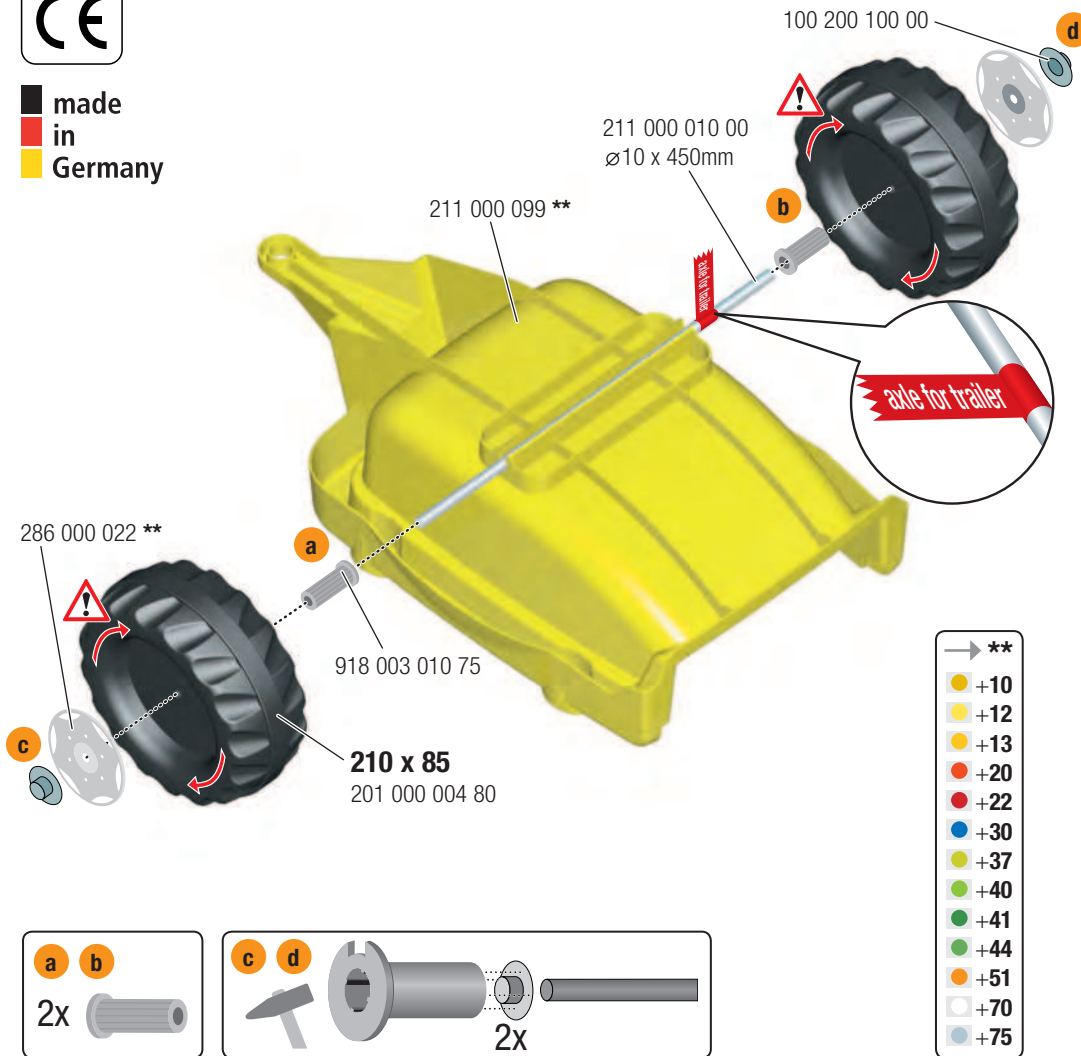

## WARNING

- **CHOKING HAZARD:** Small parts. Danger of being swallowed. Contains small parts in non assembled state. Must be assembled by adults.
- Adult supervision required.
- Never use near steps, slopes, driveways, hills, roadways, alleys or swimming pool areas.
- Always wear shoes.
- Never allow more than one rider.
- The use of protective gear and a safety helmet is highly recommended.
- Conforms to the requirements of ASTM Standard Consumer Safety Specification on Toy Safety, F 963